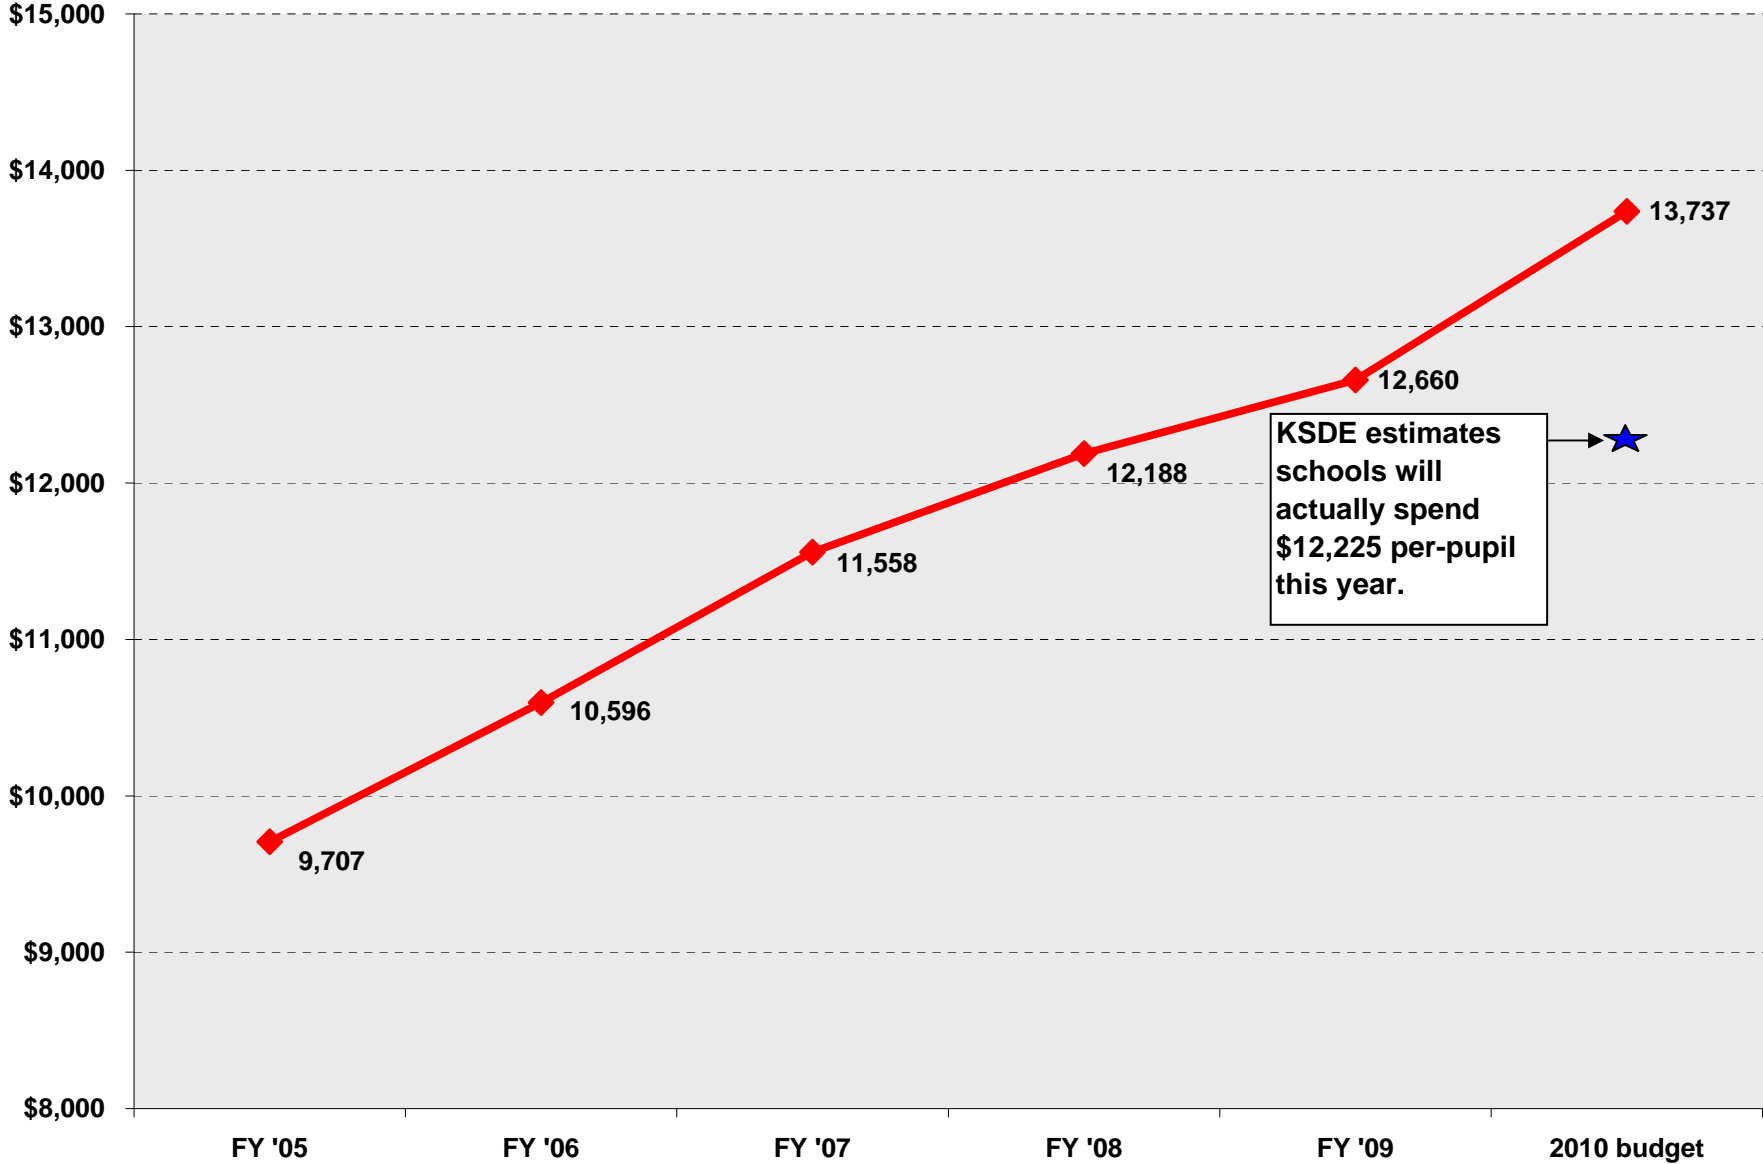

# K-12 Spending Per-Pupil

Compiled by Kansas Policy Institute  
Source: Kansas Department of Education